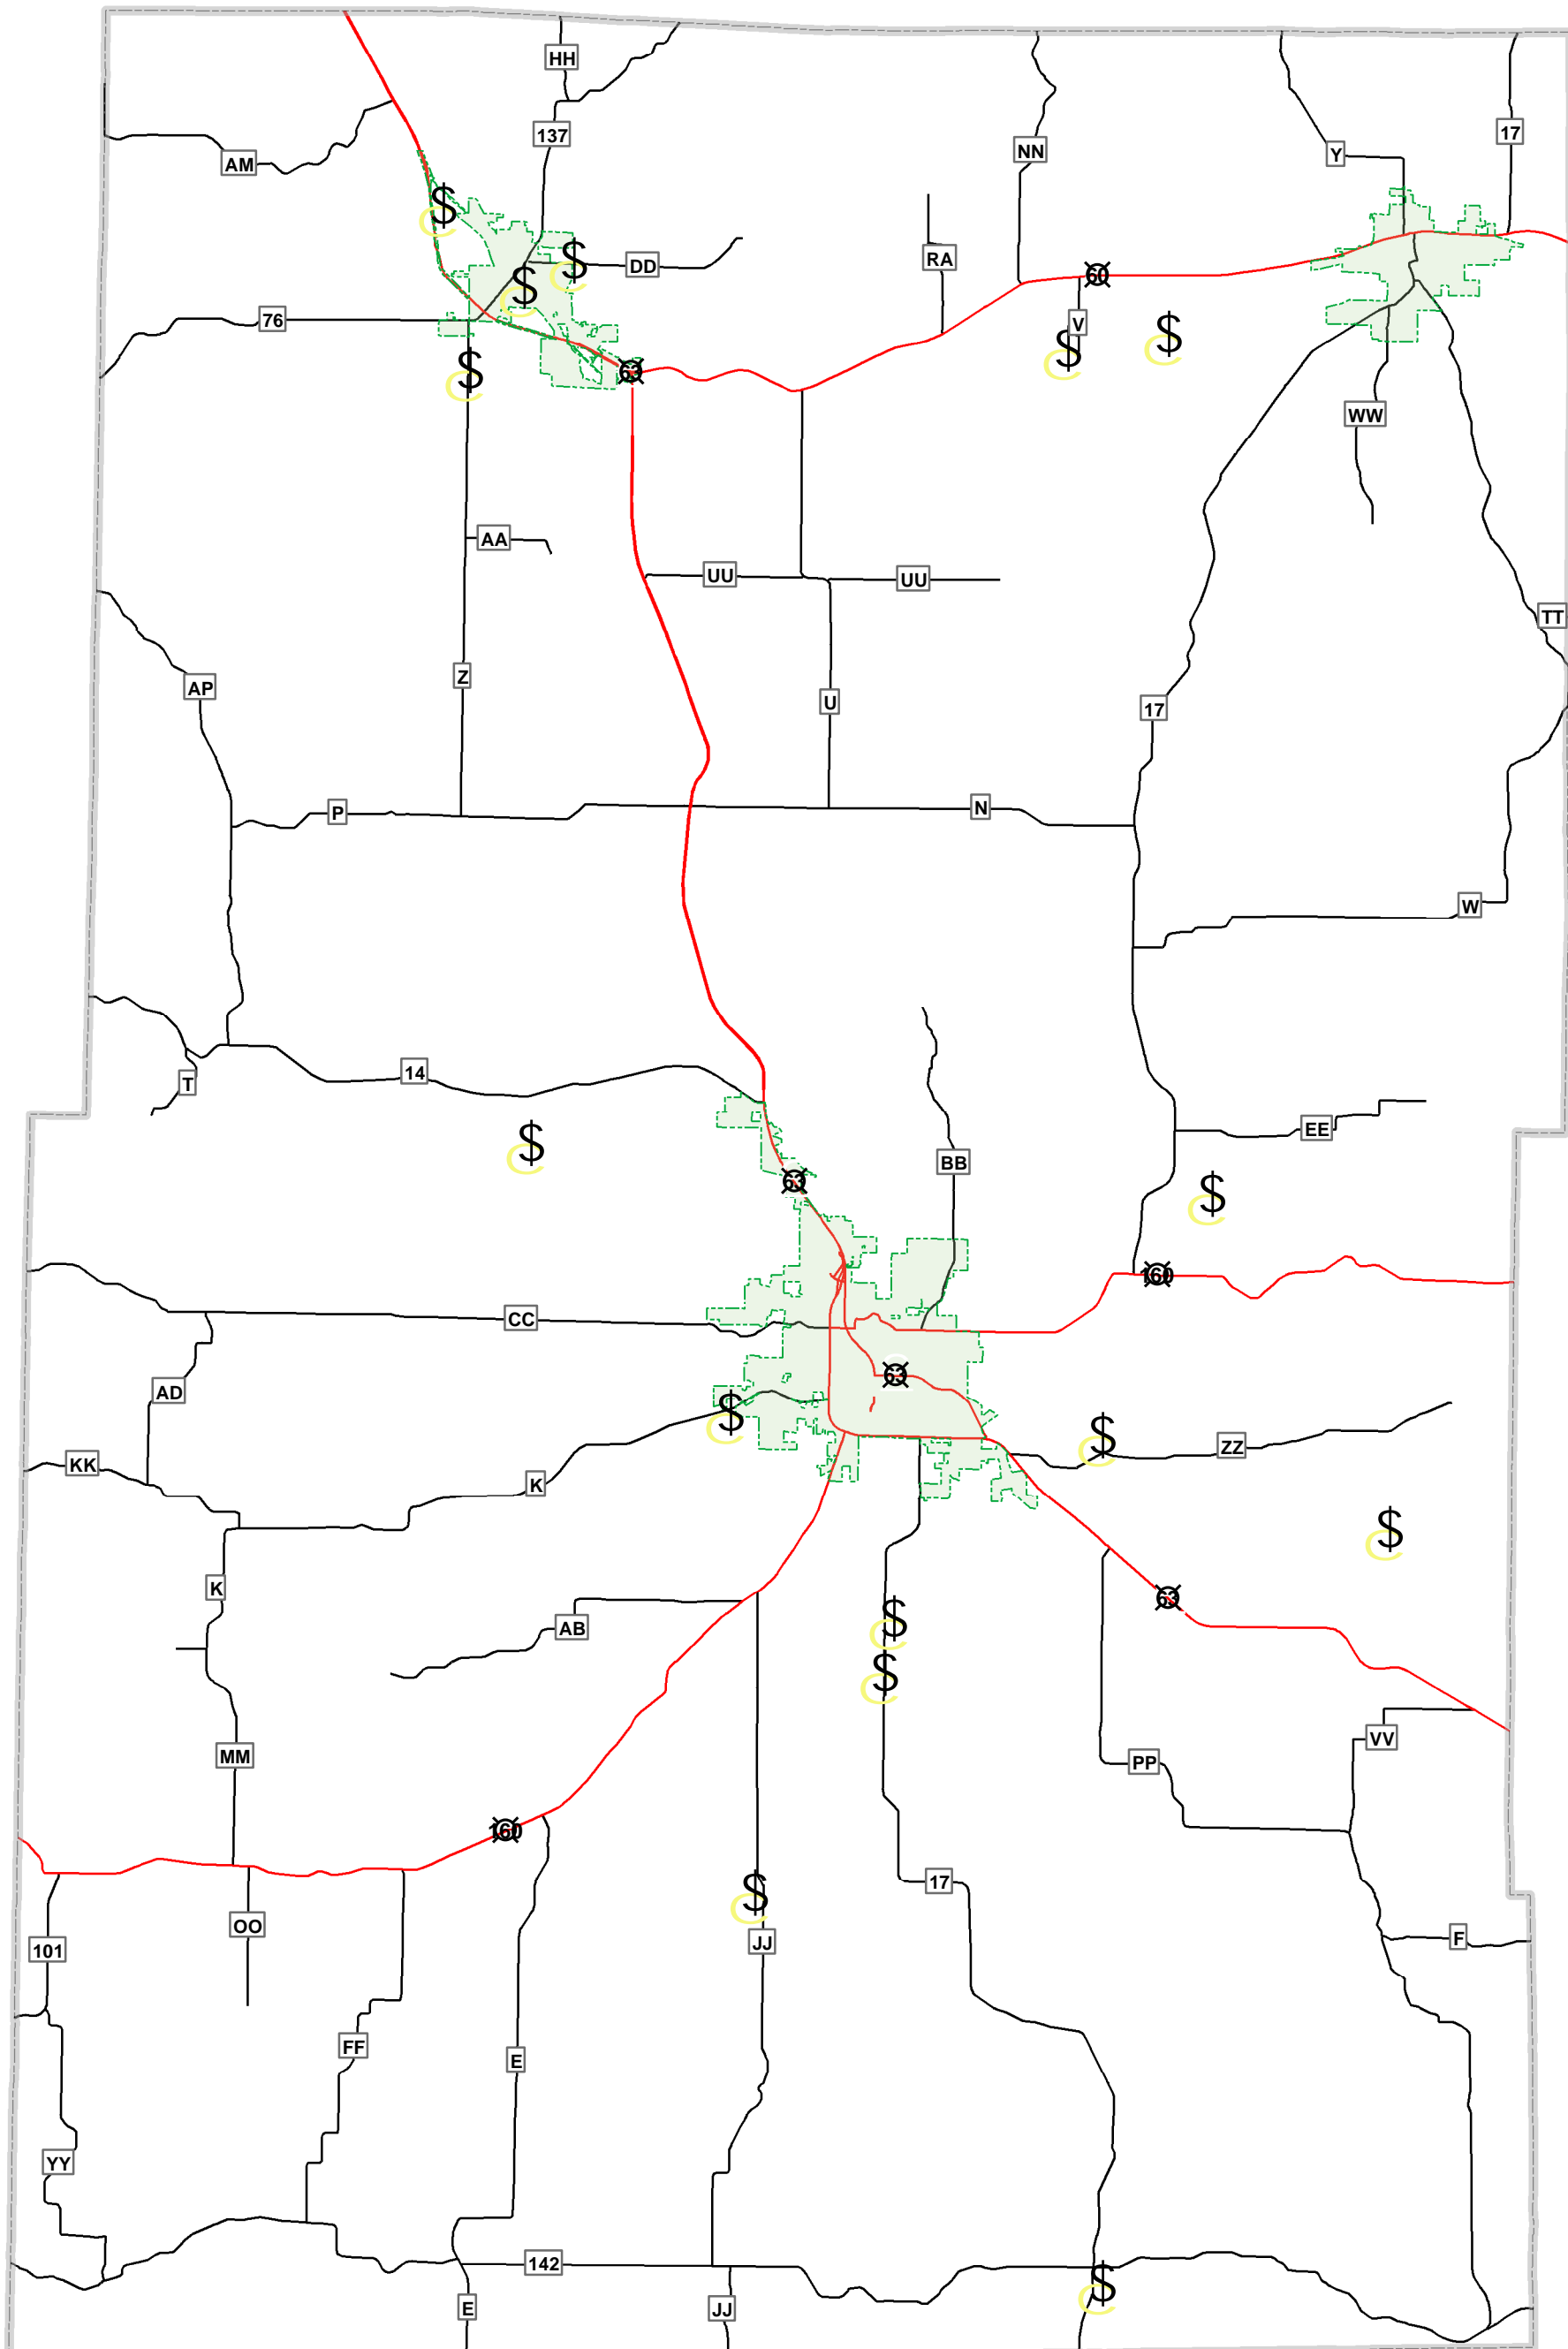

# 2010 Howell County Rabies Cases

(LAST UPDATE - 8/11/2010)

0 2.5 5 10 Miles

**Legend**  
\$ RABIES CASES